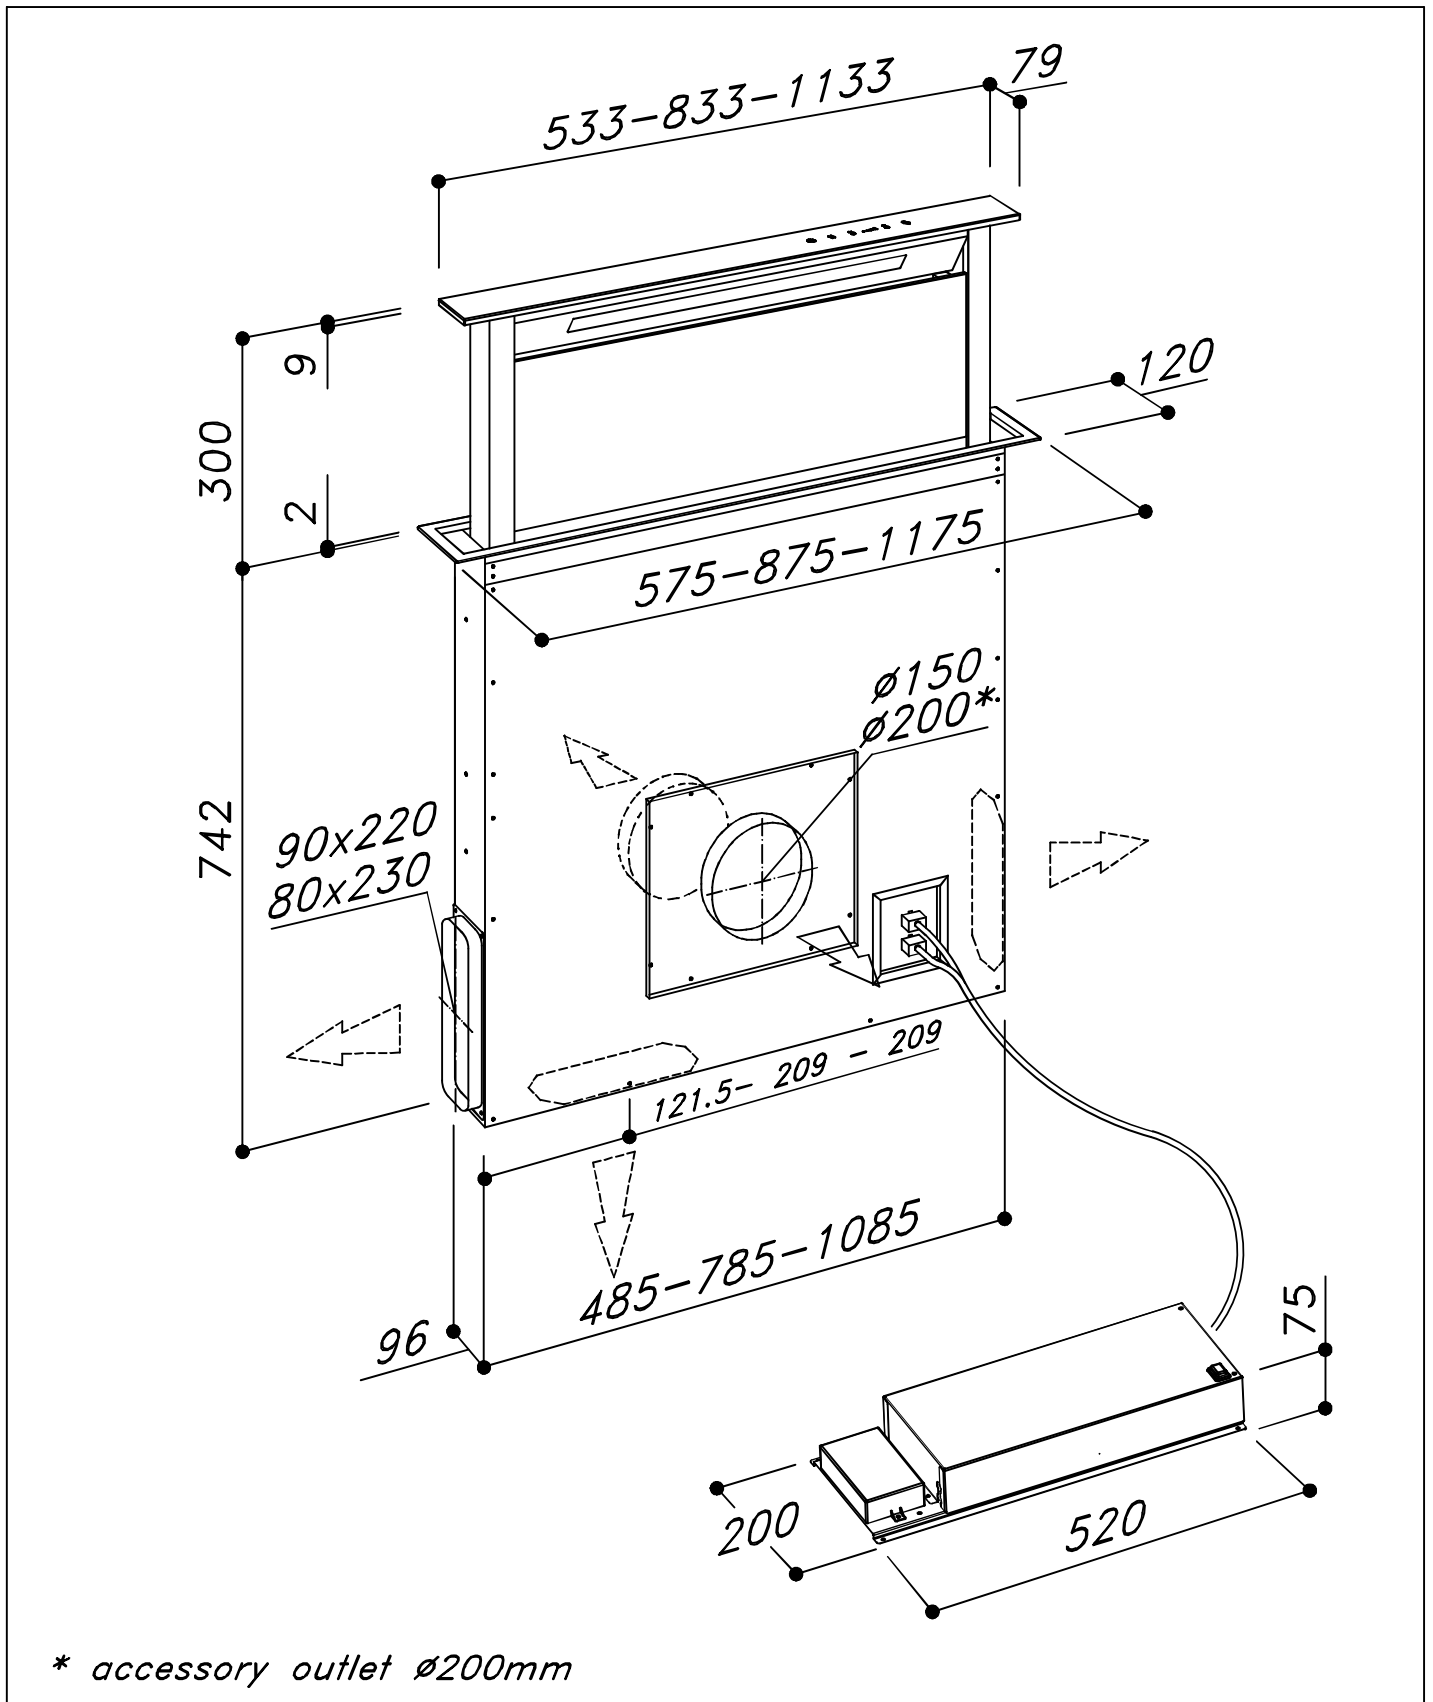

# SDD 2L

External motor

FLUSH TOP

Apertura Top: 100x542/842/1142 (mm)

Sept. 2014

Rectangular opening: 100x542/842/1142 (mm)