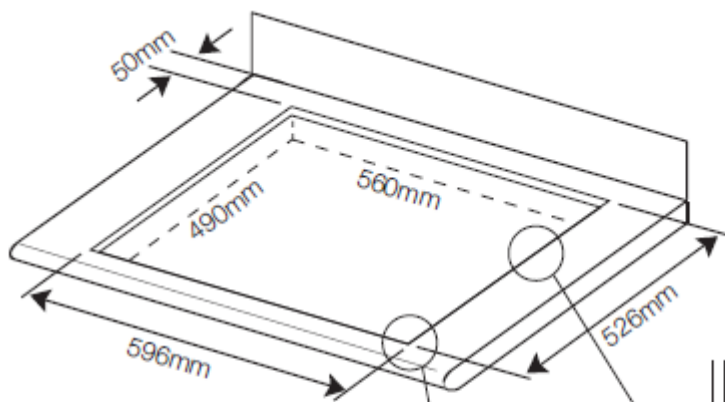

PRODUCT DIMENSIONS

CUT-OUT

Glass thickness: 4mm  
 Induction coil casing: 15mm  
 Electronics box: 36,5mm  
 Overall height: 55,5mm

CUT-OUT FOR FLUSH INSTALLATION

Glass thickness: 4mm  
 Induction coil casing: 15mm  
 Electronics box: 35mm  
 Overall height: 52mm