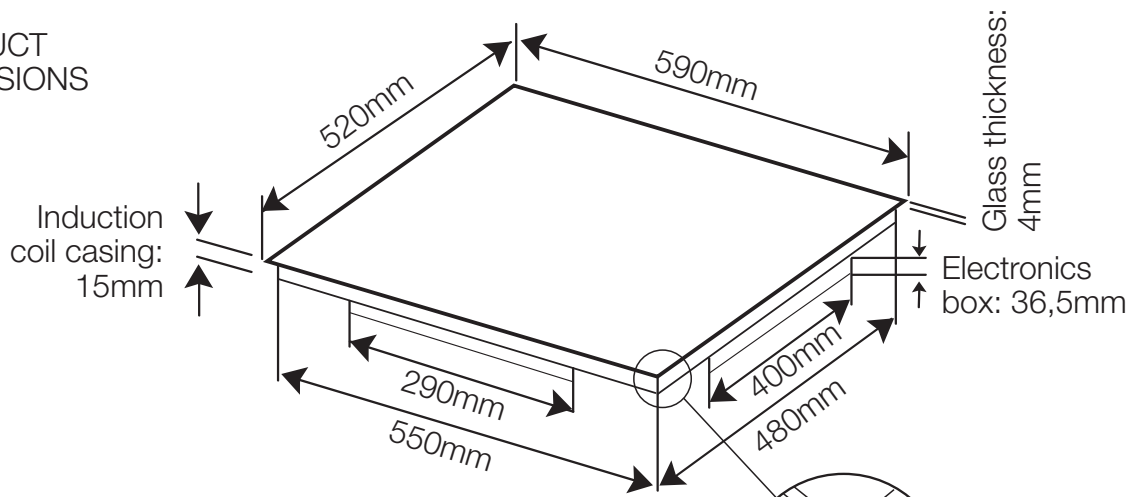

PRODUCT DIMENSIONS

CUT-OUT

Glass thickness: 4mm  
 Induction coil casing: 15mm  
 Electronics box: 36,5mm  
 Overall height: 55,5mm

CUT-OUT FOR FLUSH INSTALLATION

Glass thickness: 4mm  
 Induction coil casing: 15mm  
 Electronics box: 35mm  
 Overall height: 52mm