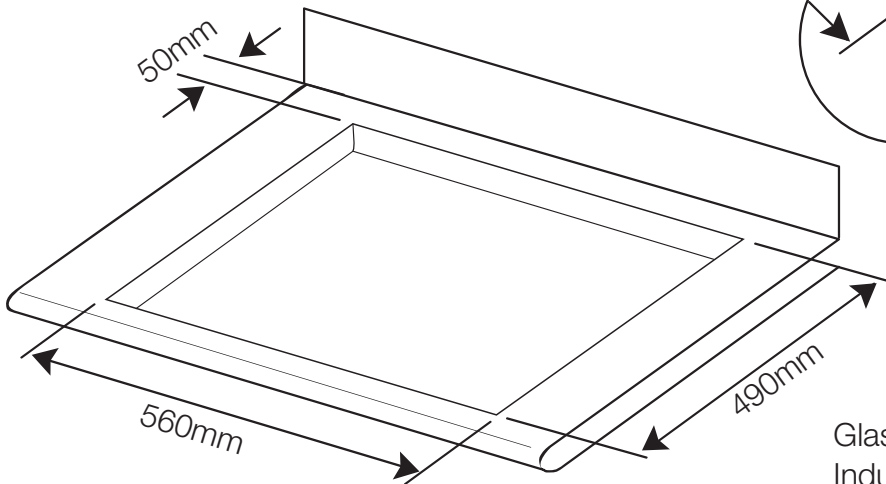

PRODUCT DIMENSIONS

CUT-OUT

Glass thickness: 4mm  
 Induction coil casing: 15mm  
 Electronics box: 36,5mm  
 Overall height: 55,5mm

CUT-OUT FOR FLUSH INSTALLATION

Glass thickness: 4mm  
 Induction coil casing: 15mm  
 Electronics box: 35mm  
 Overall height: 52mm